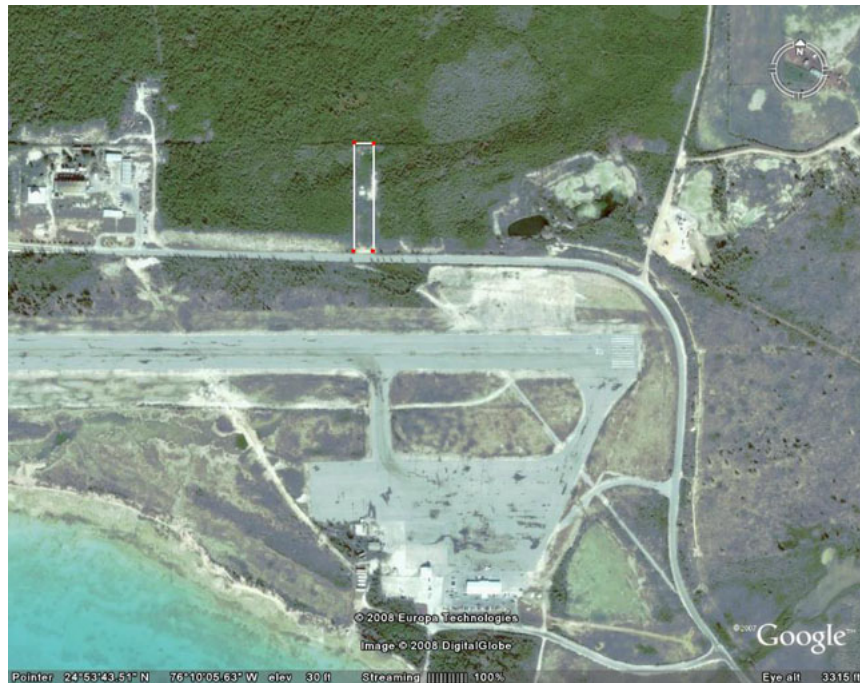

ELEUTHERA
Real Estate
Ltd.

COMMERCIAL LOT ROCK SOUND NEAR BEC

This 1 Acre Commercial Lot is located close to the Rock Sound BEC Power Plant and immediately North of the Rock Sound Airport and includes 100 feet of Highway Frontage. Parcel has been cleared and is completely fenced in for additional security of your business.

Offered at: $100,000

T: (242) 334-2203 | US Line: (954) 246-3052 | Bahamas Vibe: (242) 225-2143 | F: (242) 334-2280

www.eleutherarealestate.bs

P.O. Box EL26030 | Rock Sound, Eleuthera, Bahamas